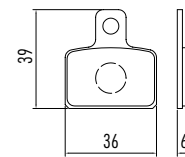

Pastillas de freno trasero
Rear brake pads TRIAL RACING