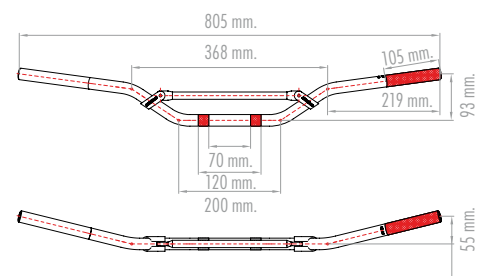

REF.HR30009290

5mm Espesor - Thickness  
ø 28,6mm (1-1/8")  
ø 22,2mm (7/8")