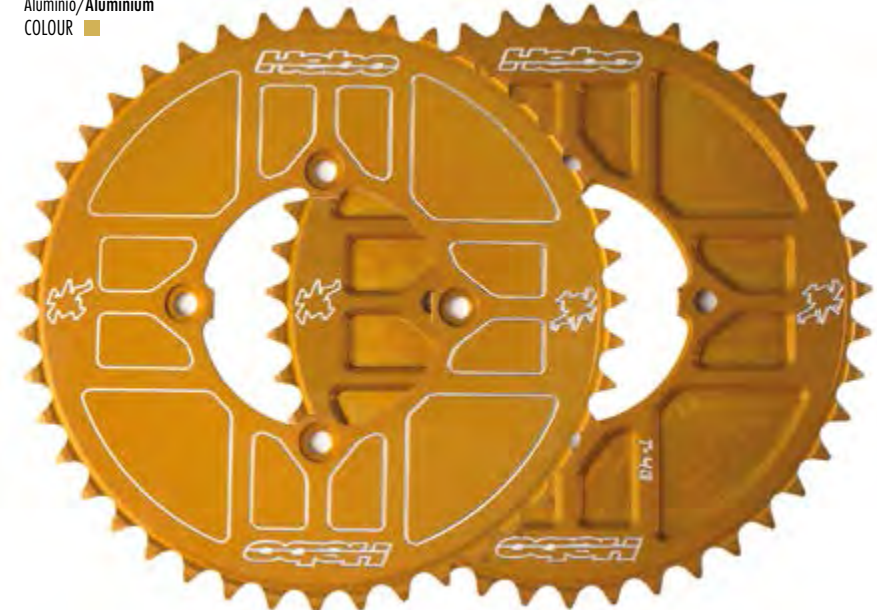

REF.HR9200D

T-39 T-40 T-41 T-42 T-48
Aluminio/Aluminium
COLOUR ■