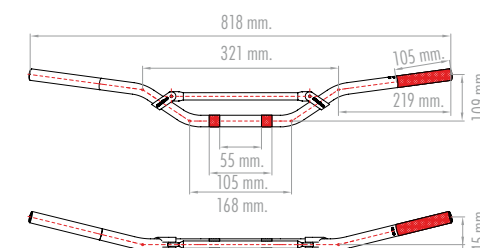

# RACING

DIAMETRO VARIABLE - VARIABLE Ø HANDLEBAR  
MATERIAL: AL2014

REF.HR30009280

Aluminio/Aluminium 2014  
COLOURS ■ ■ ■

REF.HR30009080

5mm Espesor - Thickness  
ø 22,2mm (7/8")

REF.HR30009280

5mm Espesor - Thickness  
ø 22,2mm (7/8")