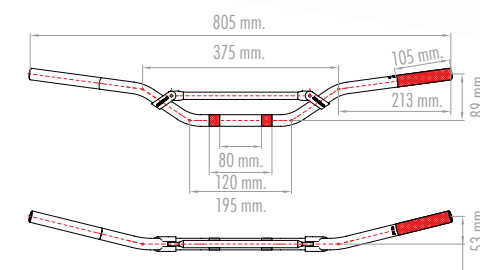

RACING

DIAMETRO VARIABLE - VARIABLE Ø HANDLEBAR
MATERIAL: AL2014

REF.HR30009280

Aluminio/Aluminium 2014
COLOURS ■ ■ ■