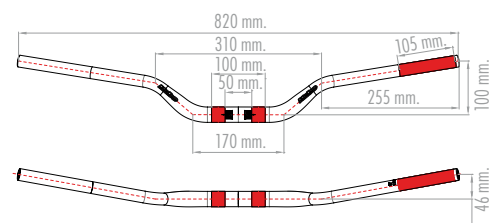

REF.HR30009290

5mm Espesor - Thickness  
ø 28,6mm (1-1/8")  
ø 22,2mm (7/8")