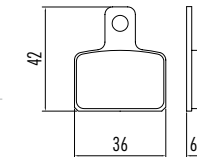

REF.HR8500335R

Pastillas de freno trasero
Rear brake pads TRIAL RACING

MARCA	MODELO	CC	DESDE	HASTA	REF. HEBO
BETA	EVO 80 JUNIOR	80	05	08	HR8500335R
BETA	REV 3	80	05	08	HR8500335R
BETA	REV 3	125	05	08	HR8500335R
BETA	REV 3	200	05	08	HR8500335R
BETA	REV 3	250	05	08	HR8500335R
BETA	REV 4T	250	05	08	HR8500335R
BETA	REV 3	270	05	08	HR8500335R